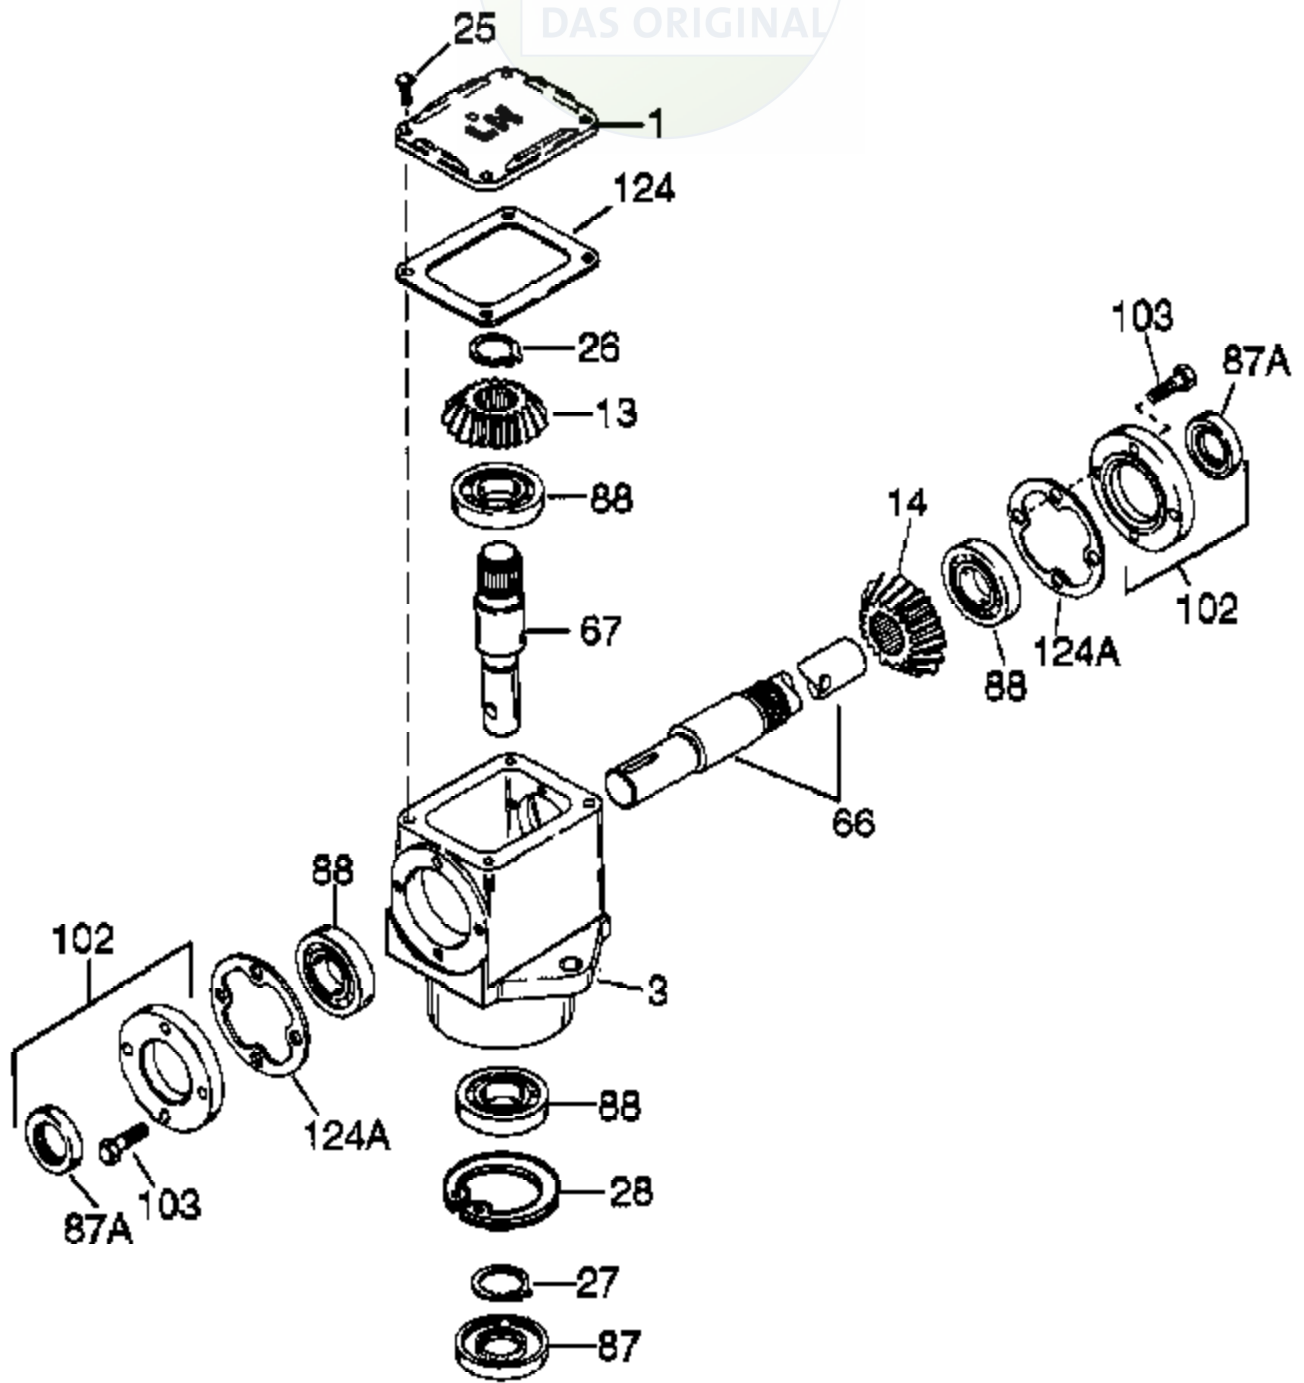

# JOIST

SICHER IST DAS:  
DAS ORIGINAL

Ref #	Part Number	Qty	Description
1	772035		Cover
3	770047A		"T" Drive Housing
13	778046		Miter Gear
14	778069		Miter Gear
25	792025		Screw, 10-24 x 1/2"
26	788018		Snap Ring
27	788019		Snap Ring
28	792119		Snap Ring
66	776068		Input Shaft (8-7/8" long)
67	776069		Output Shaft (4-7/8" long)
87	788029		Oil Seal
87A	788031		Oil Seal
88	780034		Ball Bearing
102	786029		Retainer Cap & Seal (Incl. 87A & 103)
103	792026		Screw, 1/4-20 x 7/8"
124A	788030B		Cap Gasket
124	788028		Cover Gasket

RAD-1640-P91 Page 2 of 2

Peerless